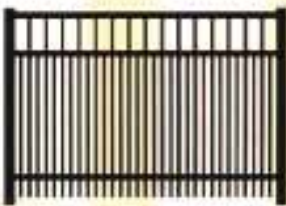

The New Standard of Quality

Emphasis on Detail

S7 - Horizon

This Horizon has a view in mind with its classic design, smooth rail on top and picket spacing of 1 1/2" between pickets is built for harmony in the landscape.

S10 - Derby

The simplicity of this basic two rails smooth top with enclosed pickets is ideal for pool applications and is also excellent for balconies and decks.

S8 - Falcon

With every other picket thrusting a spear point through the top rail and with 1 1/2" picket spacing, this fence was created to make the vision of your landscape soar.

S11 - Solid Panel

This aluminum board on board privacy design offers a unique alternative to wood or vinyl privacy.

S9 - Storrs

The height of simplicity, this fence with smooth top rail has been modified so that pickets do not extend through the bottom rail.