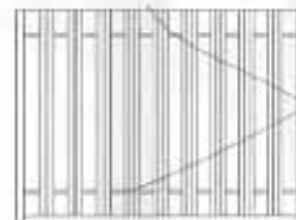

The New Standard of Quality

Emphasis on Detail

S7 - Horizon

This Horizon has a view in mind with its classic design, smooth rail on top and picket spacing of 1 1/2" between pickets is built for harmony in the landscape.

S10 - Derby

The simplicity of this basic two rails smooth top with enclosed pickets is ideal for pool applications and is also excellent for balconies and decks.

S8 - Falcon

With every other picket thrusting a spear point through the top rail and with 1 1/2" picket spacing, this fence was created to make the vision of your landscape soar.

S11 - Solid Panel

This aluminum board on board privacy design offers a unique alternative to wood or vinyl privacy.

S9 - Storrs

The height of simplicity, this fence with smooth top rail has been modified so that pickets do not extend through the bottom rail.