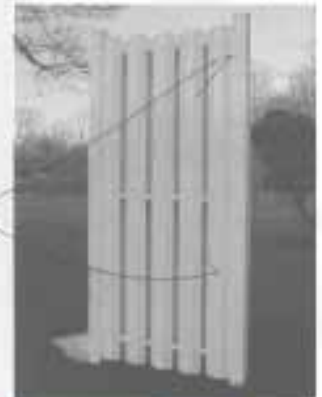

The New Standard of Quality

Emphasis on Detail

S7 - Horizon

This Horizon has a view in mind with its classic design, smooth rail on top and picket spacing of 1 1/2" between pickets is built for harmony in the landscape.

S10 - Derby

The simplicity of this basic two rails smooth top with enclosed pickets is ideal for pool applications and is also excellent for balconies and decks.

S8 - Falcon

With every other picket thrusting a spear point through the top rail and with 1 1/2" picket spacing, this fence was created to make the vision of your landscape soar.

S11 - Solid Panel

This aluminum board on board privacy design offers a unique alternative to wood or vinyl privacy.

S9 - Storrs

The height of simplicity, this fence with smooth top rail has been modified so that pickets do not extend through the bottom rail.