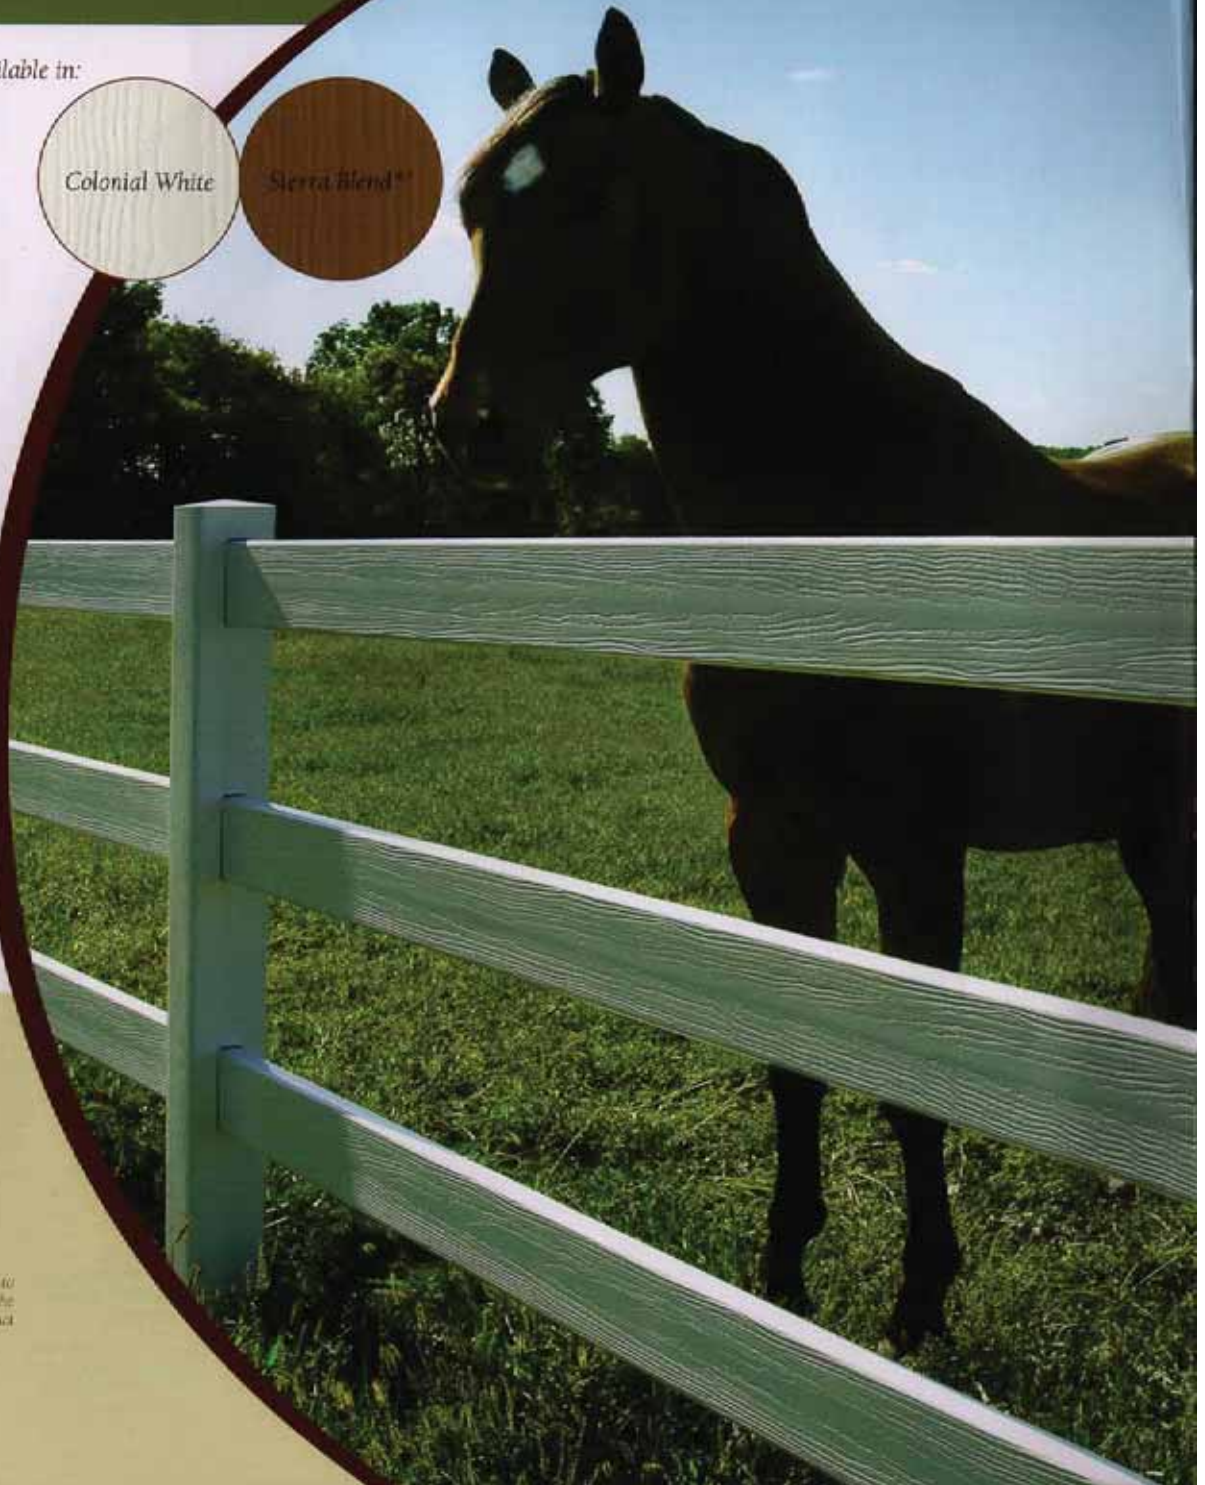

### 2-RAIL STYLE WITH CERTAGRAIN™ TEXTURE

Colors: Colonial White & Sierra Blend  
 Rail Size (White): 1-1/2" x 5-1/2" Ribbed  
 Rail Size (Sierra Blend): 2" x 6" Ribbed

### 3-RAIL STYLE WITH CERTAGRAIN™ TEXTURE (PICTURED)

Colors: Colonial White & Sierra Blend  
 Rail Size (White): 1-1/2" x 5-1/2" Ribbed  
 Rail Size (Sierra Blend): 2" x 6" Ribbed

### 4-RAIL STYLE WITH CERTAGRAIN™ TEXTURE

Colors: Colonial White & Sierra Blend  
 Rail Size (White): 1-1/2" x 5-1/2" Ribbed  
 Rail Size (Sierra Blend): 2" x 6" Ribbed

\*ColorLast™ formulation

†CertaGrain™ Post & Rail fence in Sierra Blend is subject to manufacturer's "Installation Guidelines" in climates where the temperature exceeds 100° Fahrenheit. Consult our product installation instructions at [www.certainfeed.com](http://www.certainfeed.com) for full details.